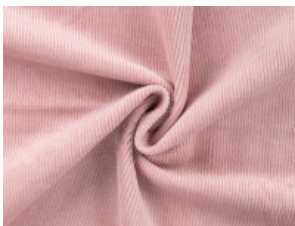

Cord Stretch W24144

97% Baumwolle, 3% Elasthan

140 cm | 320 g/m² | 372775

8 - 10 m Coupons

Scheffer & Wiggers GmbH

Alfred-Mozer-Straße 40

48527 Nordhorn

www.s-w-stoffe.com