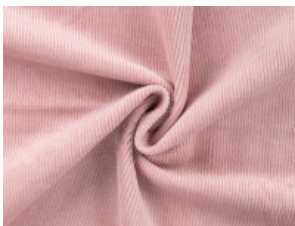

# Cord Stretch W24144

97% Baumwolle, 3% Elasthan

140 cm | 320 g/m<sup>2</sup> | 284375

8 - 10 m Coupons

**Scheffer & Wiggers GmbH**

Alfred-Mozer-Straße 40

48527 Nordhorn

[www.s-w-stoffe.com](http://www.s-w-stoffe.com)